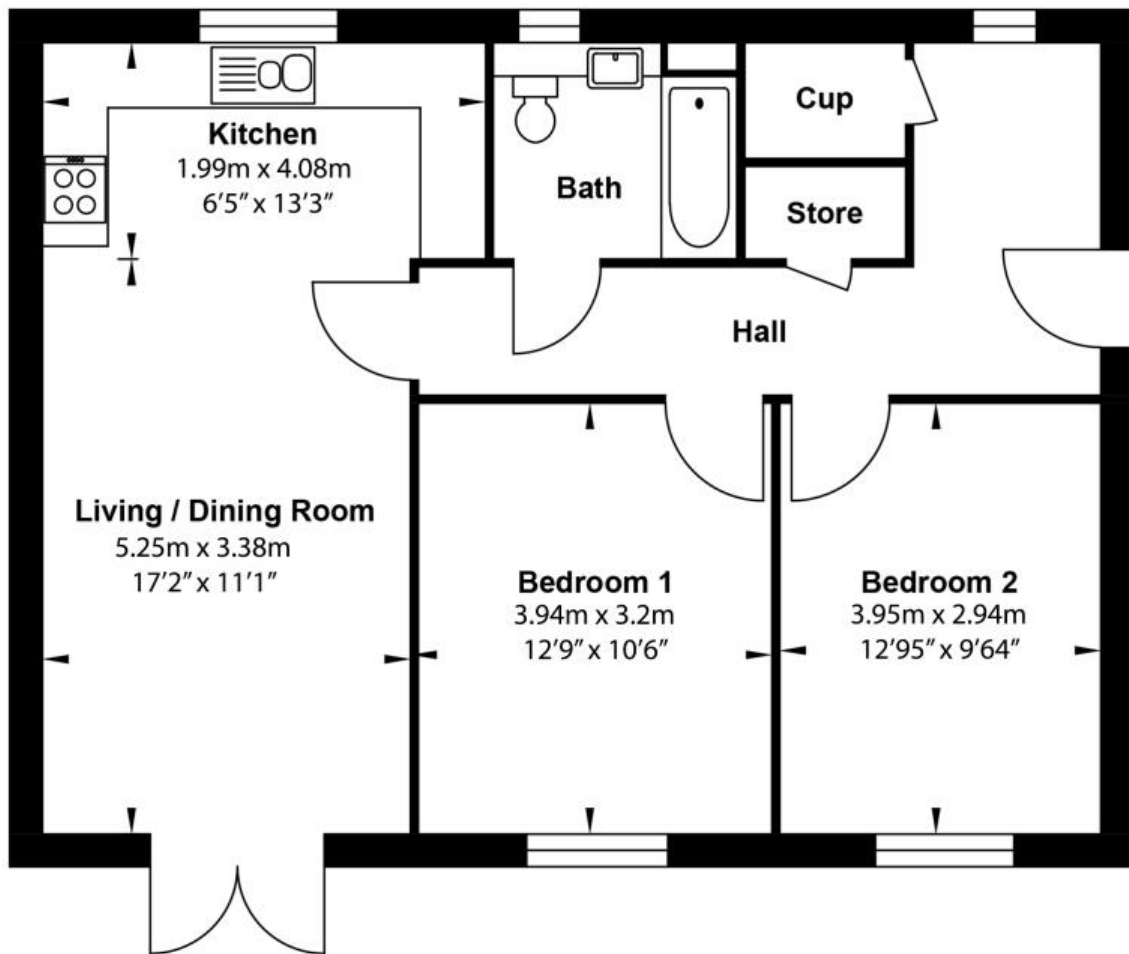

# Mulberry Green

PLOT 44

BEDROOMS  
2  
BEDROOMS

KEY - S Stairs C Cupboard A/C Airing cupboard W Wardrobe WC Cloakroom

Whilst every attempt has been made to ensure the accuracy of the floor plan contained here, measurements of doors, windows, rooms and any other items are approximate and no responsibility is taken for any error, omission, or mis-statement. This plan is for illustrative purposes only and should be used as such by any prospective purchaser. The services, systems and appliances shown have not been tested and no guarantee as to their operability or efficiency can be given.