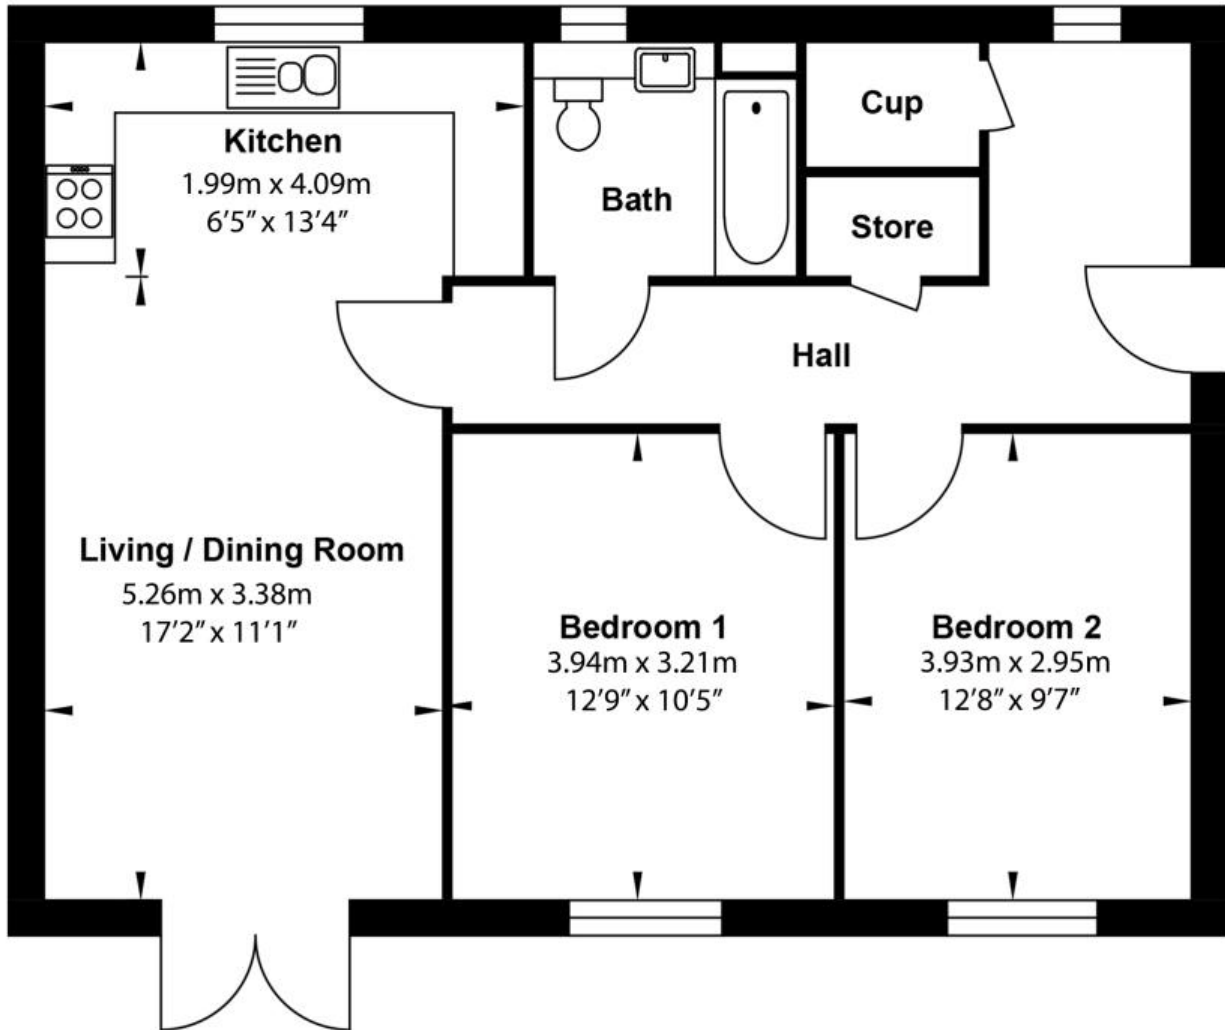

Mulberry Green

PLOT 48

BEDROOMS
2
BEDROOMS

KEY - S Stairs C Cupboard A/C Airing cupboard W Wardrobe WC Cloakroom

Whilst every attempt has been made to ensure the accuracy of the floor plan contained here, measurements of doors, windows, rooms and any other items are approximate and no responsibility is taken for any error, omission, or mis-statement. This plan is for illustrative purposes only and should be used as such by any prospective purchaser. The services, systems and appliances shown have not been tested and no guarantee as to their operability or efficiency can be given.