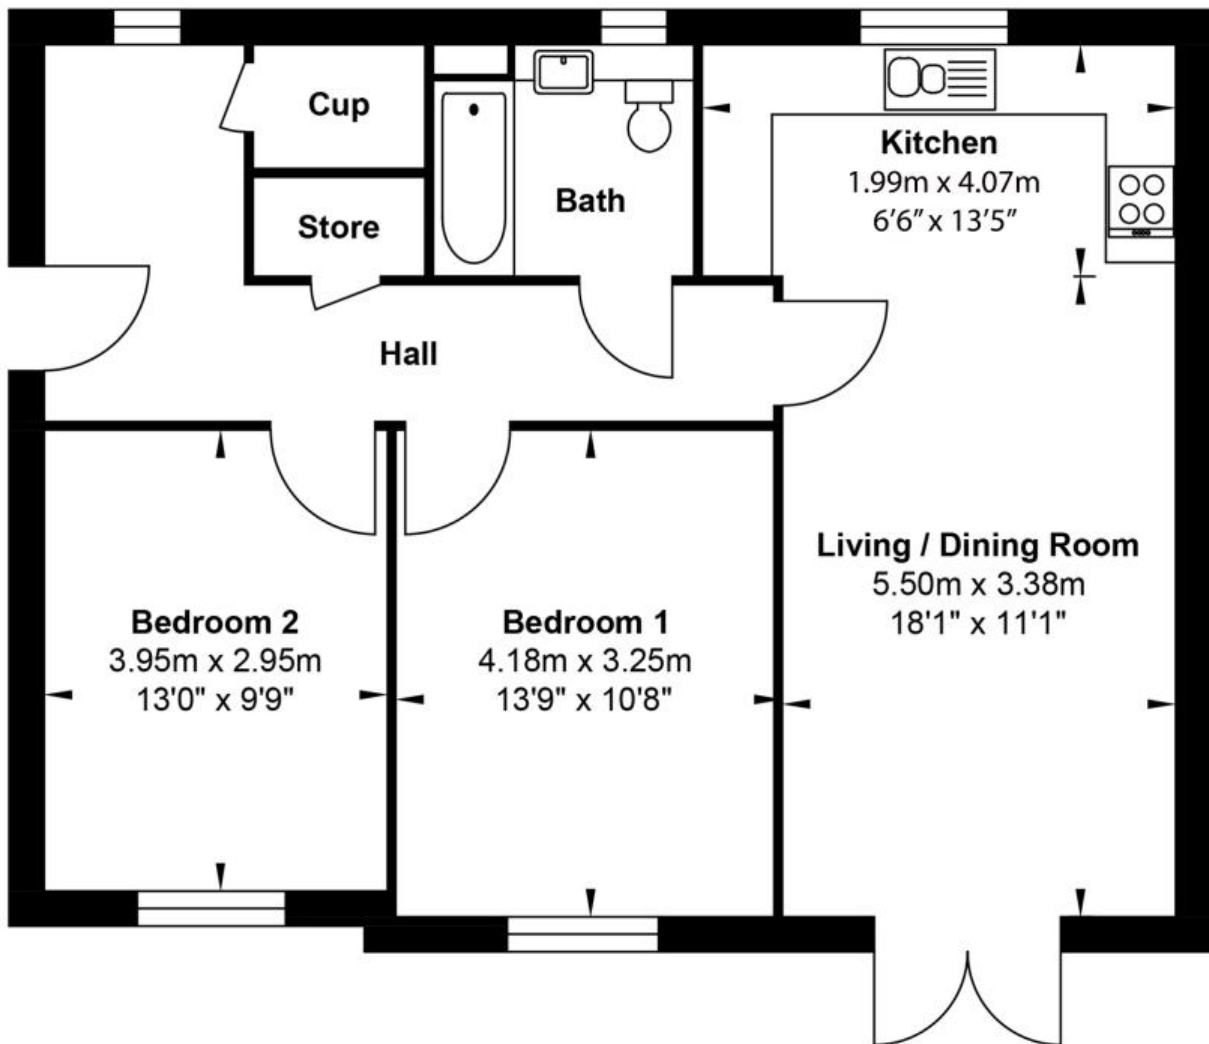

Mulberry Green

PLOT 47

BED ROOMS
2
BED ROOMS

KEY - S Stairs C Cupboard A/C Airing cupboard W Wardrobe WC Cloakroom

Whilst every attempt has been made to ensure the accuracy of the floor plan contained here, measurements of doors, windows, rooms and any other items are approximate and no responsibility is taken for any error, omission, or mis-statement. This plan is for illustrative purposes only and should be used as such by any prospective purchaser. The services, systems and appliances shown have not been tested and no guarantee as to their operability or efficiency can be given.