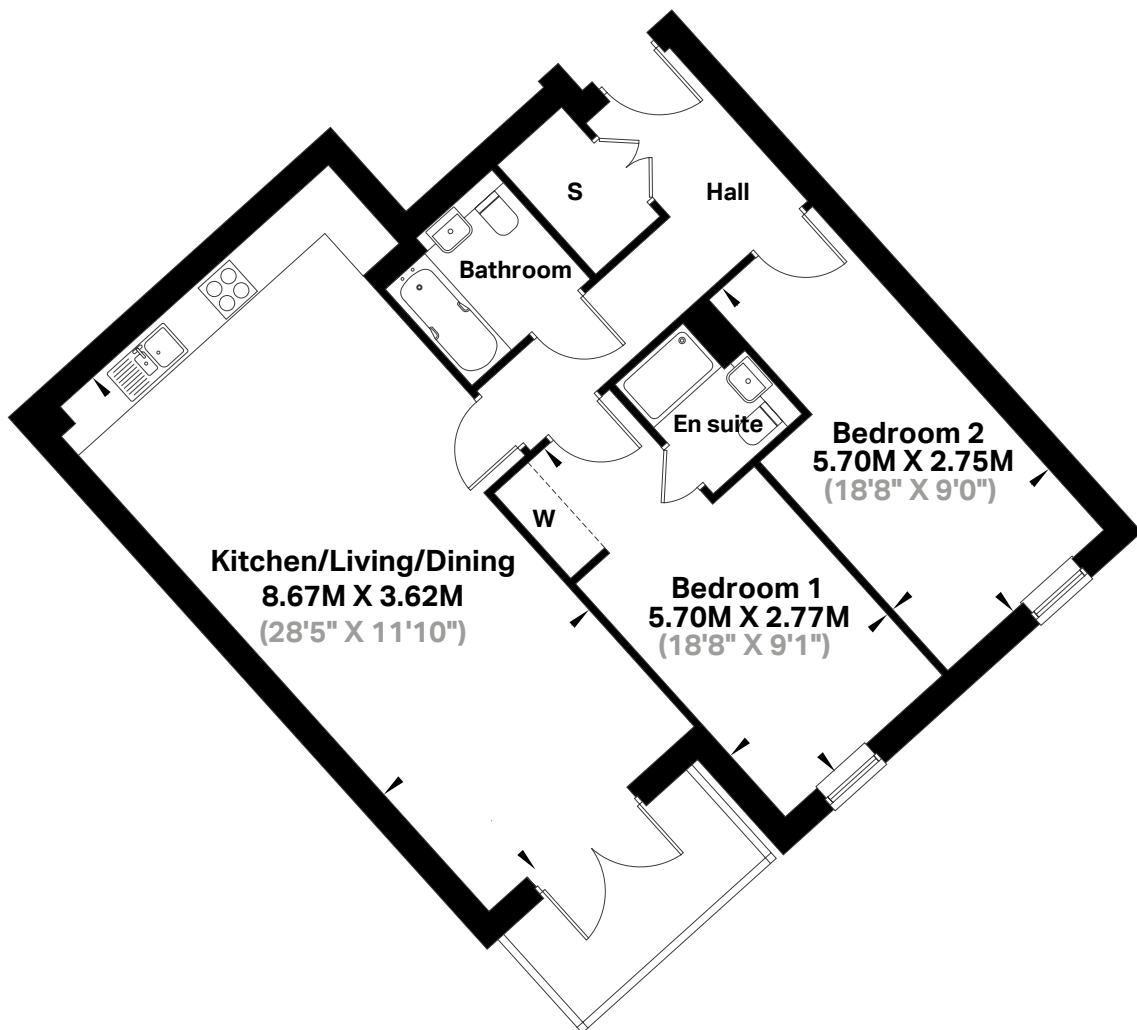

# Atherstone Heights

BED ROOMS  
2  
BED ROOMS

PLOT 14, 28 & 42 - Ground Floor Apartments

KEY - S Storage W Wardrobe

Whilst every attempt has been made to ensure the accuracy of the floor plan contained here, measurements of doors, windows, rooms and any other items are approximate and no responsibility is taken for any error, omission, or mis-statement. This plan is for illustrative purposes only and should be used as such by any prospective purchaser. The services, systems and appliances shown have not been tested and no guarantee as to their operability or efficiency can be given.