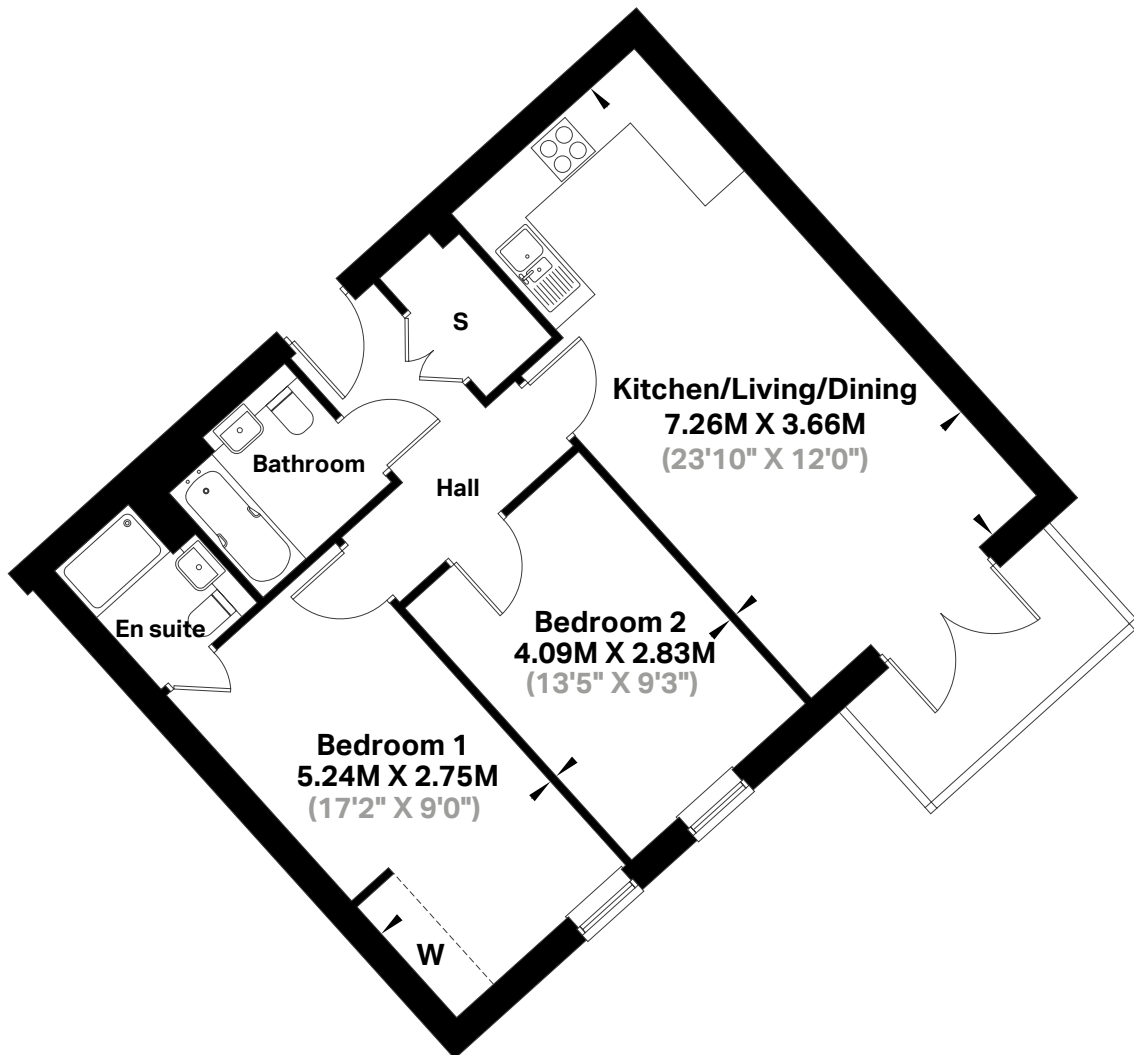

# Atherstone Heights

BED ROOMS  
2  
BED ROOMS

PLOT 13 - Second Floor Apartment

KEY - S Storage W Wardrobe

Whilst every attempt has been made to ensure the accuracy of the floor plan contained here, measurements of doors, windows, rooms and any other items are approximate and no responsibility is taken for any error, omission, or mis-statement. This plan is for illustrative purposes only and should be used as such by any prospective purchaser. The services, systems and appliances shown have not been tested and no guarantee as to their operability or efficiency can be given.