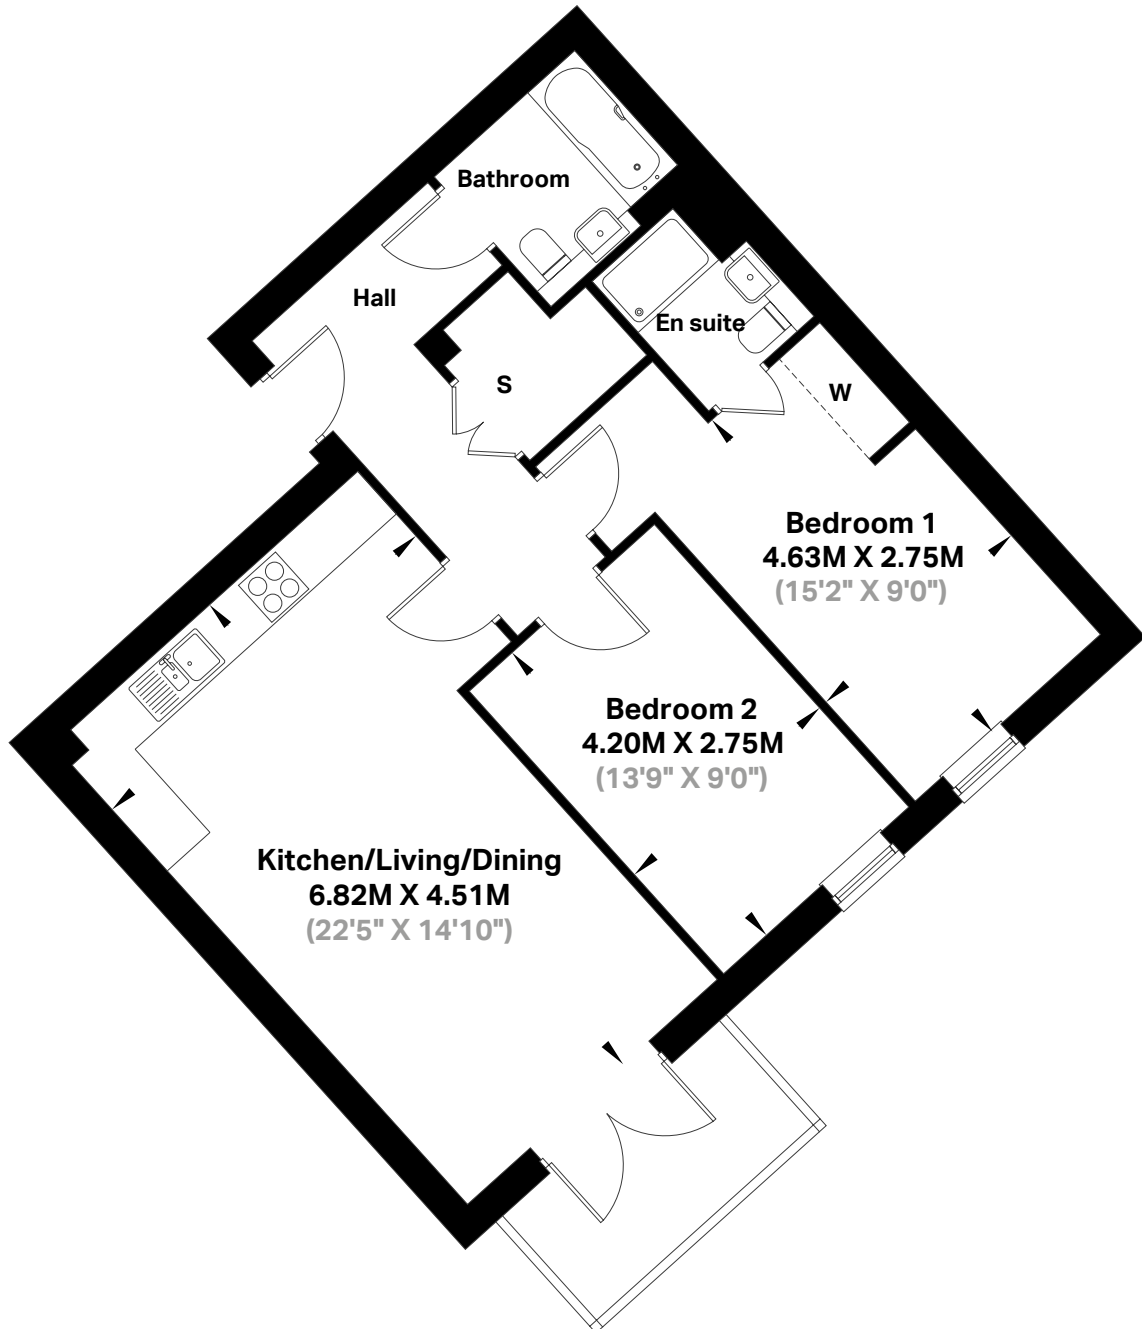

# Atherstone Heights

BED ROOMS  
2  
BED ROOMS

PLOT 12 & 40 - First Floor Apartment

KEY - S Storage W Wardrobe

Whilst every attempt has been made to ensure the accuracy of the floor plan contained here, measurements of doors, windows, rooms and any other items are approximate and no responsibility is taken for any error, omission, or mis-statement. This plan is for illustrative purposes only and should be used as such by any prospective purchaser. The services, systems and appliances shown have not been tested and no guarantee as to their operability or efficiency can be given.