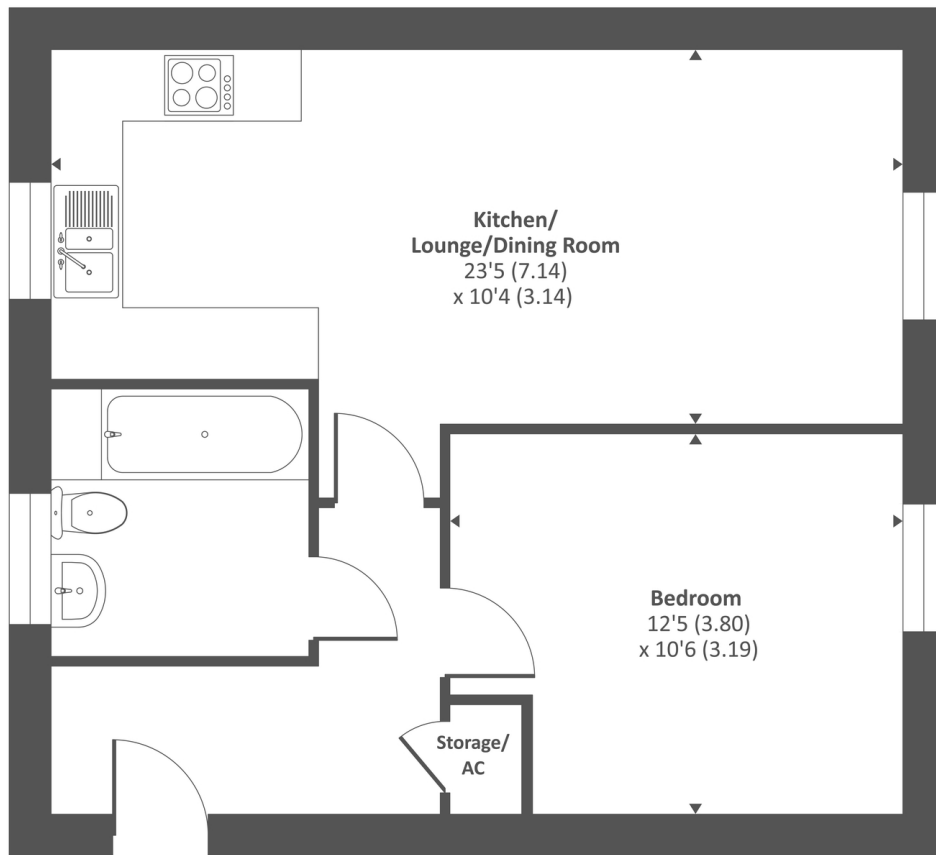

The Fairacre Collection

PLOT 706 - First Floor

Approximate Area = 492 sq ft / 46 sq m
For identification only - Not to scale

Whilst every attempt has been made to ensure the accuracy of the floor plan contained here, measurements of doors, windows, rooms and any other items are approximate and no responsibility is taken for any error, omission, or mis-statement. This plan is for illustrative purposes only and should be used as such by any prospective purchaser. The services, systems and appliances shown have not been tested and no guarantee as to their operability or efficiency can be given.