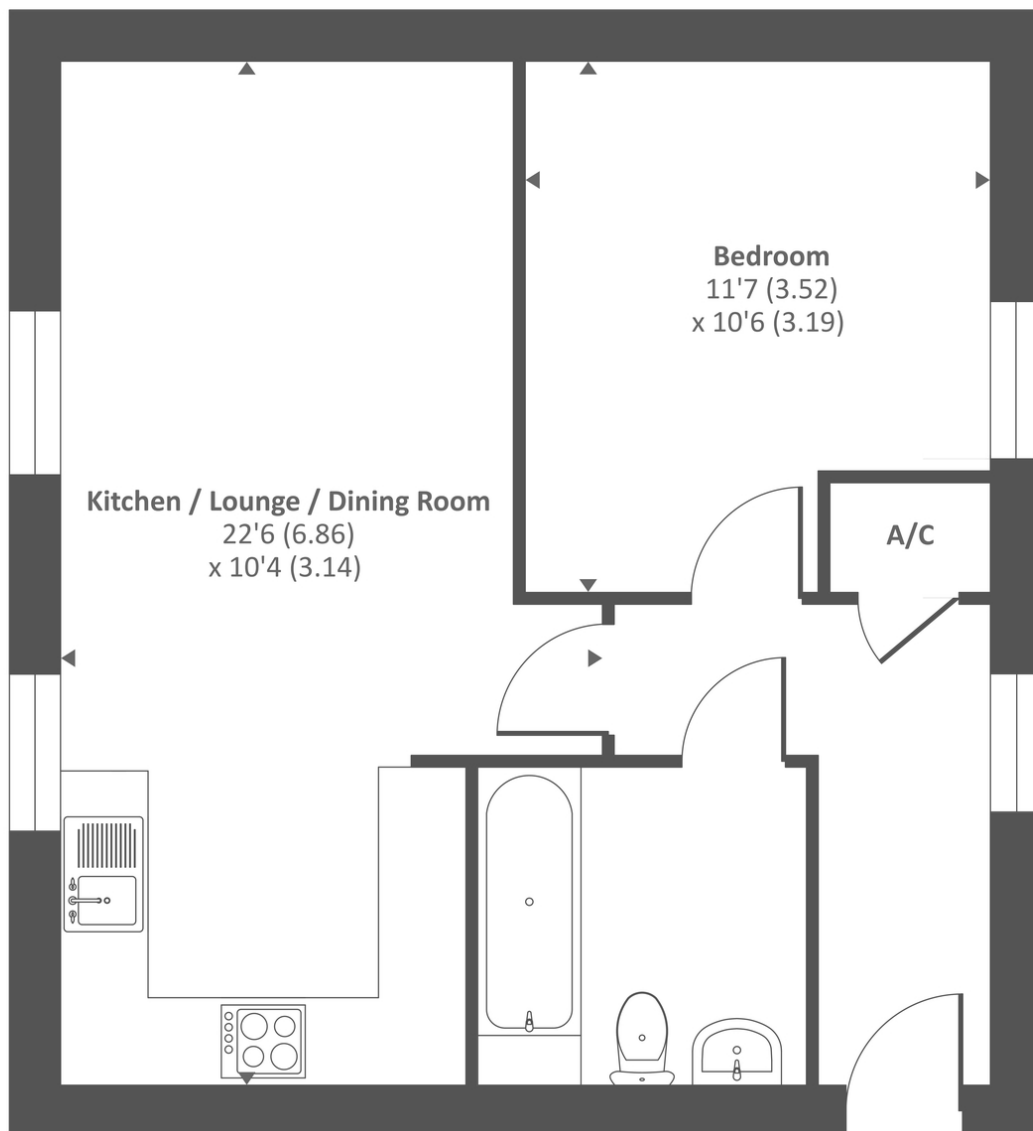

The Fairacre Collection

PLOT 715 - First Floor

Approximate Area = 473 sq ft / 44 sq m

For identification only - Not to scale

KEY - A/C Airing Cupboard

Whilst every attempt has been made to ensure the accuracy of the floor plan contained here, measurements of doors, windows, rooms and any other items are approximate and no responsibility is taken for any error, omission, or mis-statement. This plan is for illustrative purposes only and should be used as such by any prospective purchaser. The services, systems and appliances shown have not been tested and no guarantee as to their operability or efficiency can be given.