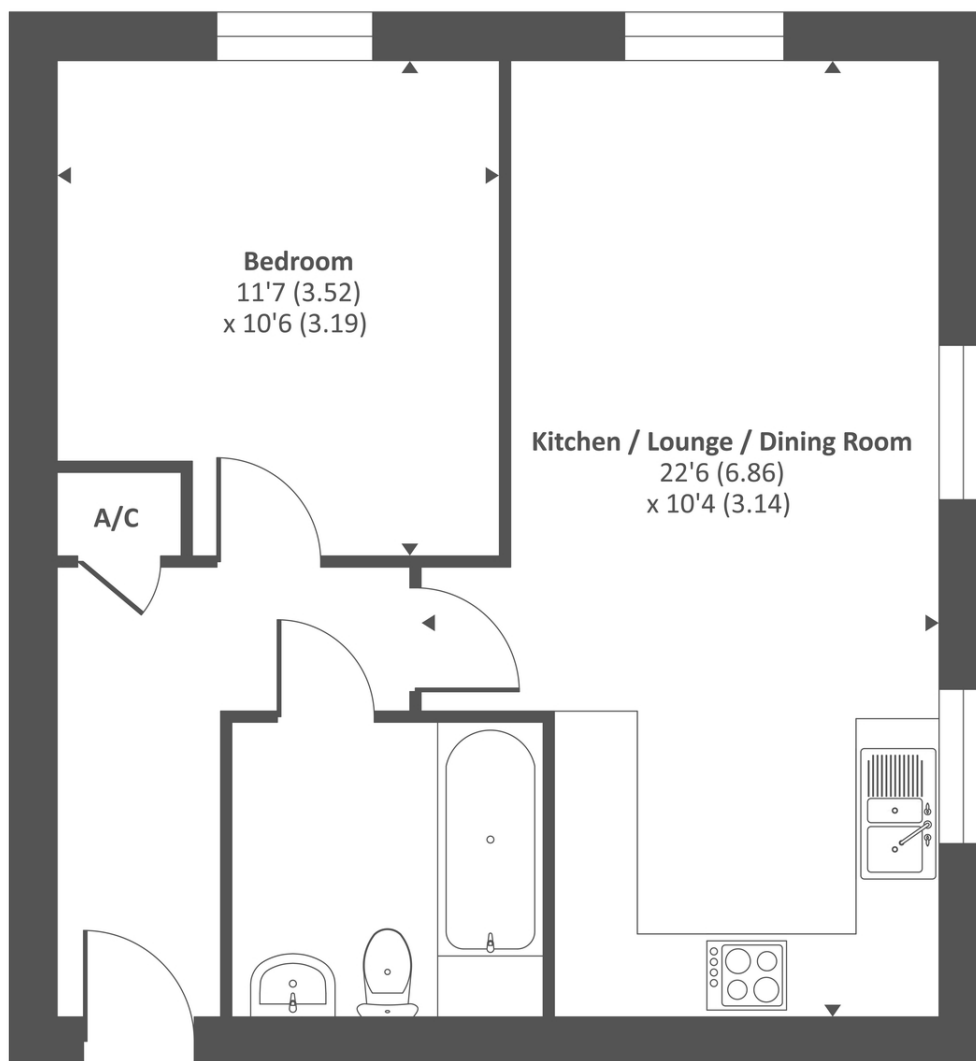

The Fairacre Collection

PLOT 712 - First Floor

Approximate Area = 473 sq ft / 44 sq m

For identification only - Not to scale

KEY - A/C Airing Cupboard

Whilst every attempt has been made to ensure the accuracy of the floor plan contained here, measurements of doors, windows, rooms and any other items are approximate and no responsibility is taken for any error, omission, or mis-statement. This plan is for illustrative purposes only and should be used as such by any prospective purchaser. The services, systems and appliances shown have not been tested and no guarantee as to their operability or efficiency can be given.