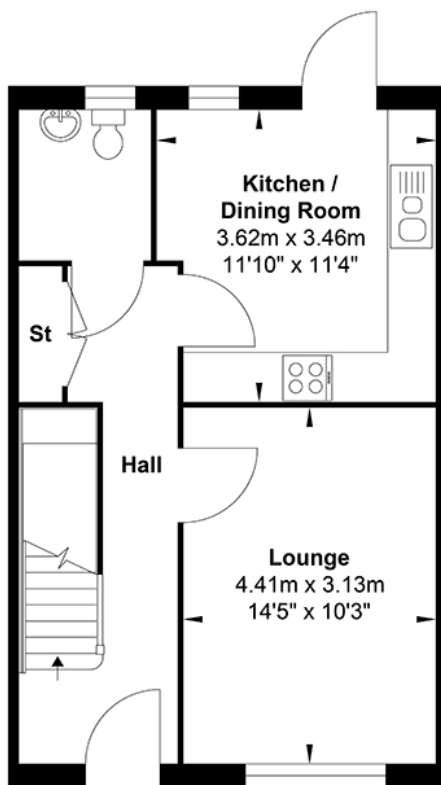

Watermans Park

BED ROOMS
2
BED ROOMS

PLOT 168 (AS) 169 & 172 (OPP)

Ground Floor

First Floor

Gross Internal Floor Area : 83.56 m2 ...899.43 ft2

KEY - S Stairs C Cupboard A/C Airing cupboard W Wardrobe WC Cloakroom

Whilst every attempt has been made to ensure the accuracy of the floor plan contained here, measurements of doors, windows, rooms and any other items are approximate and no responsibility is taken for any error, omission, or mis-statement. This plan is for illustrative purposes only and should be used as such by any prospective purchaser. The services, systems and appliances shown have not been tested and no guarantee as to their operability or efficiency can be given.