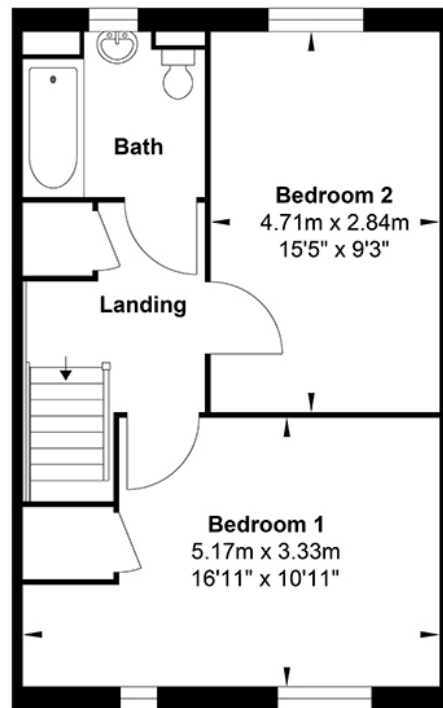

Watermans Park

BED ROOMS
2
BED ROOMS

PLOT 168 (AS) 169 & 172 (OPP)

Ground Floor

First Floor

Gross Internal Floor Area : 83.56 m2 ...899.43 ft2

KEY - S Stairs C Cupboard A/C Airing cupboard W Wardrobe WC Cloakroom

Whilst every attempt has been made to ensure the accuracy of the floor plan contained here, measurements of doors, windows, rooms and any other items are approximate and no responsibility is taken for any error, omission, or mis-statement. This plan is for illustrative purposes only and should be used as such by any prospective purchaser. The services, systems and appliances shown have not been tested and no guarantee as to their operability or efficiency can be given.