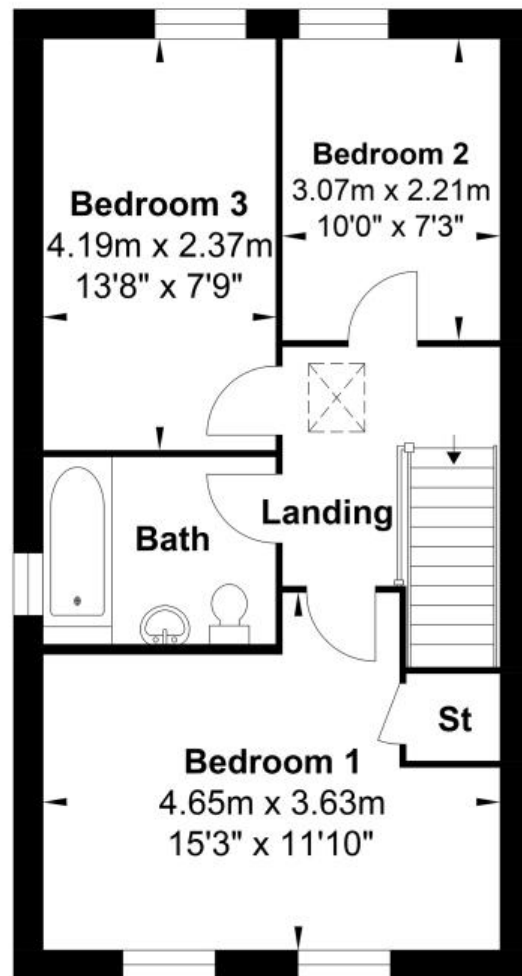

Poets Meadow

BED ROOMS
2
BED ROOMS

PLOTS 79, 116, 116

Ground Floor

First Floor

Gross Internal Floor Area : 86.0 m2 ... 926.0 ft2

KEY - S Stairs C Cupboard A/C Airing cupboard W Wardrobe WC Cloakroom

Whilst every attempt has been made to ensure the accuracy of the floor plan contained here, measurements of doors, windows, rooms and any other items are approximate and no responsibility is taken for any error, omission, or mis-statement. This plan is for illustrative purposes only and should be used as such by any prospective purchaser. The services, systems and appliances shown have not been tested and no guarantee as to their operability or efficiency can be given.