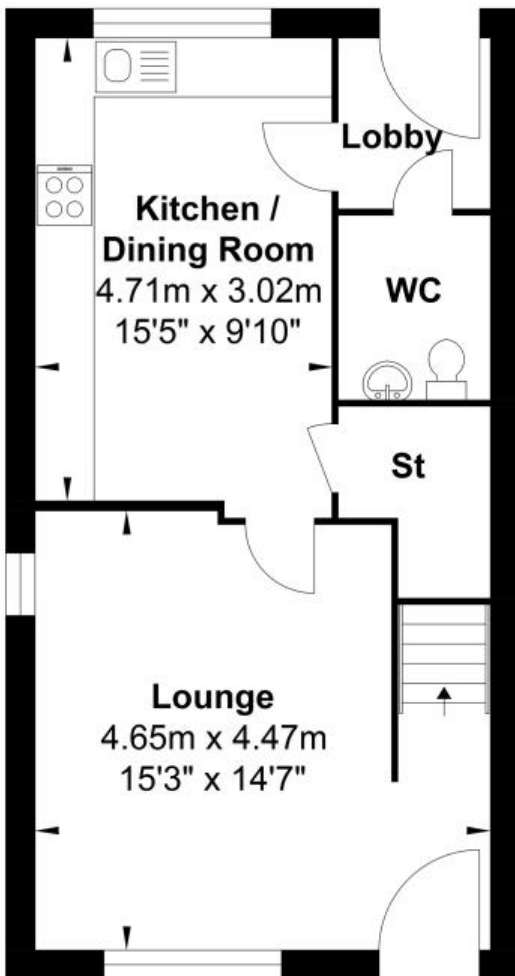

Poets Meadow

BED ROOMS
2
BED ROOMS

PLOTS 79, 116, 116

Ground Floor

First Floor

Gross Internal Floor Area : 86.0 m2 ... 926.0 ft2

KEY - S Stairs C Cupboard A/C Airing cupboard W Wardrobe WC Cloakroom

Whilst every attempt has been made to ensure the accuracy of the floor plan contained here, measurements of doors, windows, rooms and any other items are approximate and no responsibility is taken for any error, omission, or mis-statement. This plan is for illustrative purposes only and should be used as such by any prospective purchaser. The services, systems and appliances shown have not been tested and no guarantee as to their operability or efficiency can be given.